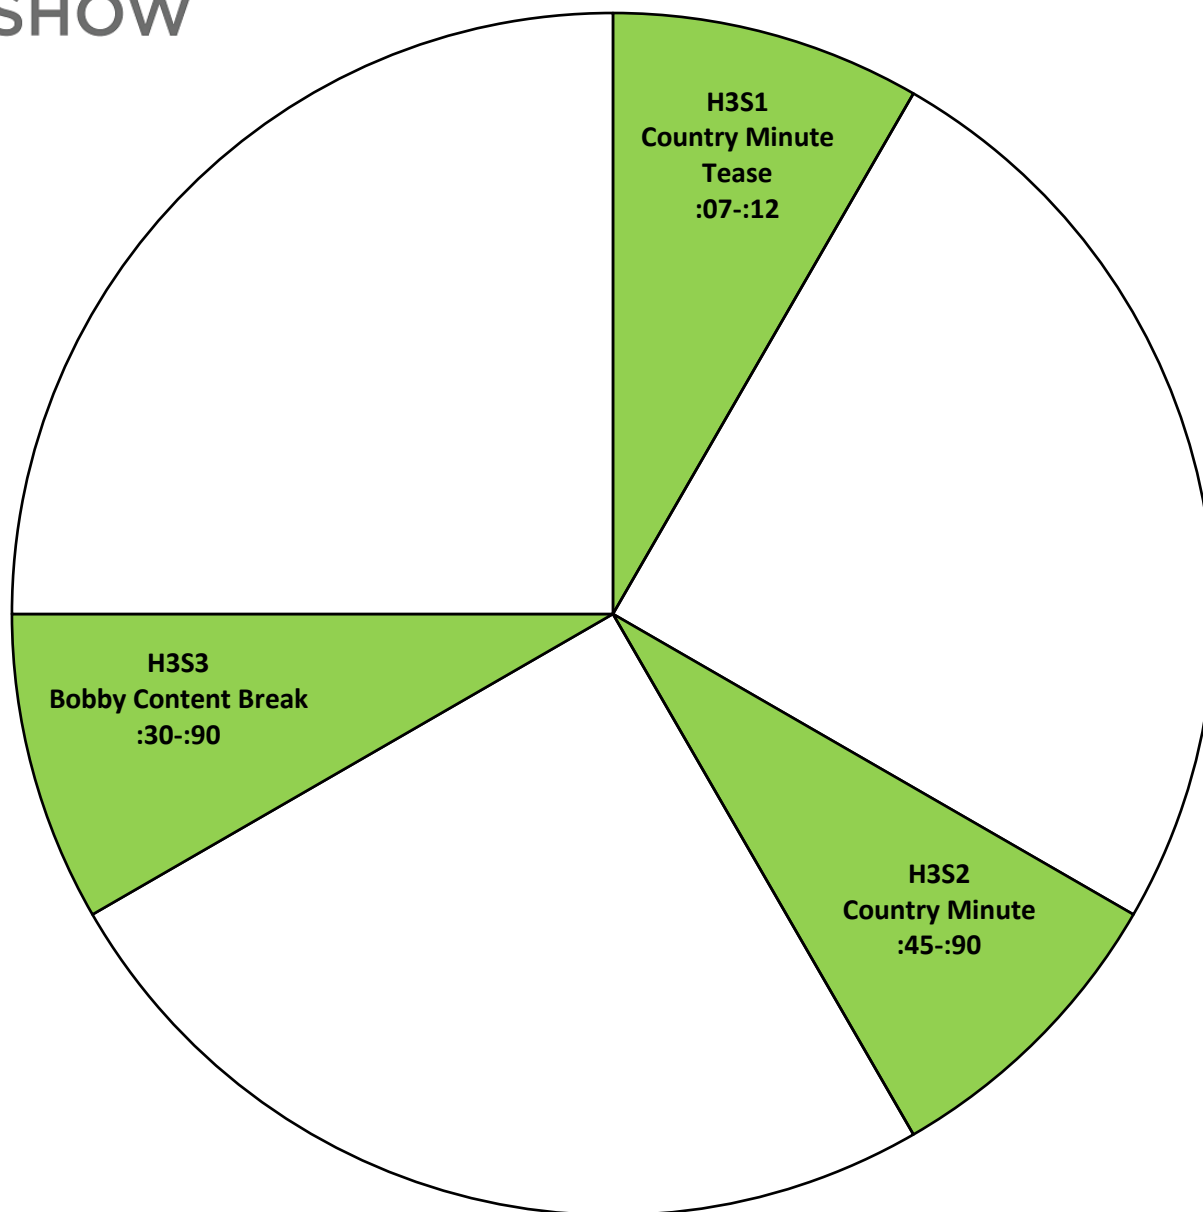

THE
**BOBBY
BONES**
SHOW

Bobby Bones Domestic
Workparts Show
FTP
Hour 3
Effective February 8th, 2021

premiere
NETWORKS

H3S1	H3S2	H3S3
917807 Mon	917808 Mon	917809 Mon
917827 Tues	917828 Tues	917829 Tues
917847 Weds	917848 Weds	917849 Weds
917867 Thurs	917868 Thurs	917869 Thurs
917887 Fri	917888 Fri	917889 Fri